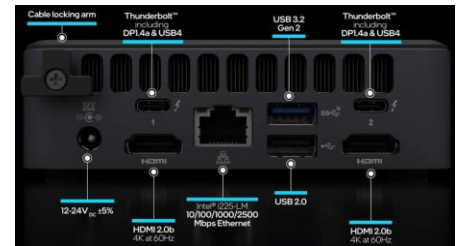

SERVICES AVAILABLE

- Planning & Consultation
- Technical Support
- Installation and Setup
- Maintenance
- Application Support
- Extended Warranty

www.nvusystems.com

COLACT

Video Concentrator

The ColAct is a high performance video player that offers a compact solution for connecting several captured/networked visual sources to be displayed on up to 4x4K Ultra-HD displays. Each 4K output can also drive 4 FHD screens configured as 2x2 daisy-chained video wall.

The ColAct is perfect for mounting in tight locations—on a wall behind a digital sign or on the display itself so It fits into small spaces and quiet environments. Optimized for applications that require monitoring/display of multiple external visual sources, connected via HDMI digital interface or wired/wireless IP (BYOD – bring your own device) , and present them at any size and location over the screen. The ColAct can be used in signage

FEATURES

- Compact and low-noise form factor (VESA plate)
- Based on Windows-10, 64bit OS, fast boot
- High performance Intel i3/i7 with internal Graphics
- 2 x HDMI 2.0b + 2 x Tunderbolt4 Outputs
- 2 x Full-HD 1080p@60 HDMI capture inputs
- IP/RTSP Video streaming and decoding
- VNC (remote desktop) and Web sites (IP)
- Intuitive WallBrix software for setup and control
- Open Telnet/XML APIs for 3rd party control
- PC/Tablet (touch) remote client control
- Multiple stored Layouts

Main Chassis

- Intel 11th Gen. I3* / i7 processor & Graphics
- 4GB DDR4 @ 3200 MHz
- 128GB SSD 2.5" SATA3 Storage
- RJ45 GbE LAN
- 4 x USB2.0 + 2 x USB3.0 ports
- Dimensions (WxDxH) - 115x111x56 mm [1Kg]
- Wireless-AC and Bluetooth 4.2
- 19V ,65W external Power Supply
- Operating temperature: 0-40°C
- Safety, EMC, RoHS approved