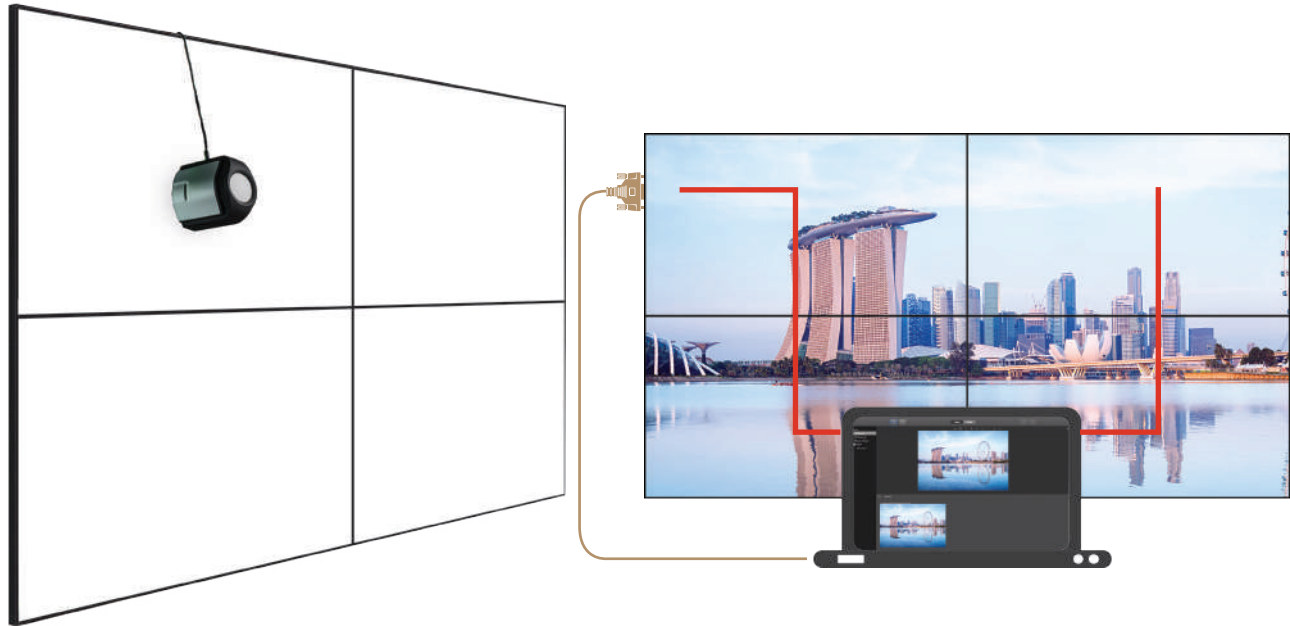

Video Wall
2019

VESTEL

Signal input

HDMI

DP

Easy Installation

Vestel VWs are equipped with DisplayPort (DP1.2a) and HDMI2.0 ports. By using daisy-chaining via connecting multiple devices to each other through DP or HDMI loop-out, you can accommodate up to 10-by-10 VW installation without using external splitting devices.

Vestel IPS displays present the most clear image in both landscape and portrait orientation without any image distortion. IPS also provides 178° ultra-wide viewing angle, displaying the most accurate image quality.

Longer Stability

Vestel VWs are able to tolerate longer hours of operation, equipped with pixel-shifting feature to prevent a fixed image from sticking on the screen.

Wall Mount Option

Vestel presents the Wall Mount option for landscape usage. Vestel Wall mounts are able to move in all possible directions making it easy to place and align the bezels perfectly.