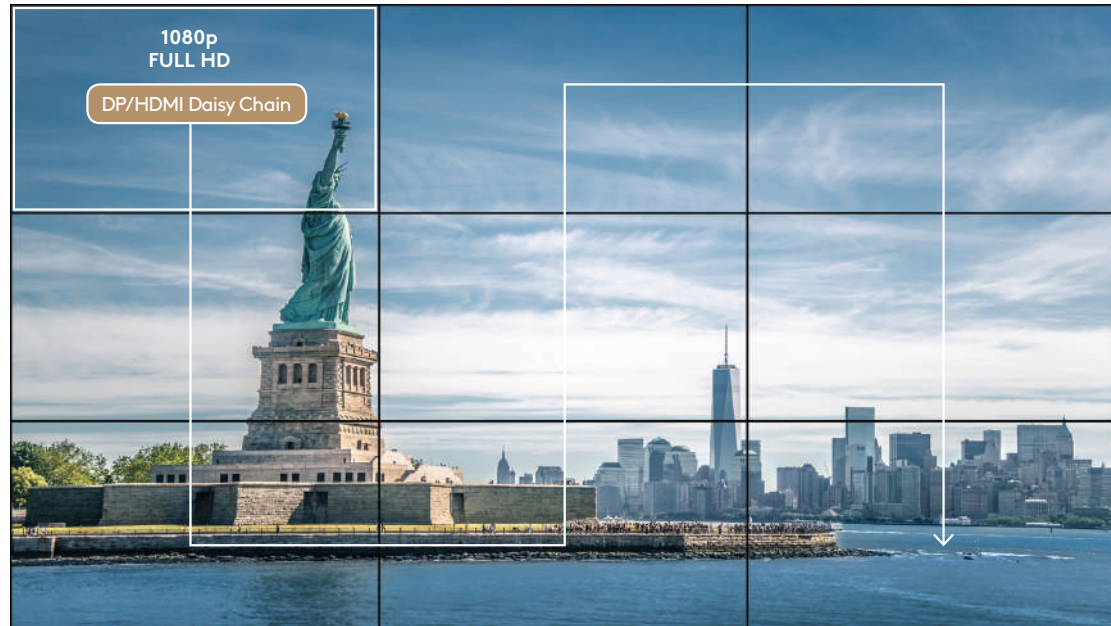

Video Wall
2019

VESTEL

Signal input

HDMI

DP

Easy Installation

Vestel VWs are equipped with DisplayPort (DP1.2a) and HDMI2.0 ports. By using daisy-chaining via connecting multiple devices to each other through DP or HDMI loop-out, you can accommodate up to 10-by-10 VW installation without using external splitting devices.

Vestel IPS displays present the most clear image in both landscape and portrait orientation without any image distortion. IPS also provides 178° ultra-wide viewing angle, displaying the most accurate image quality.