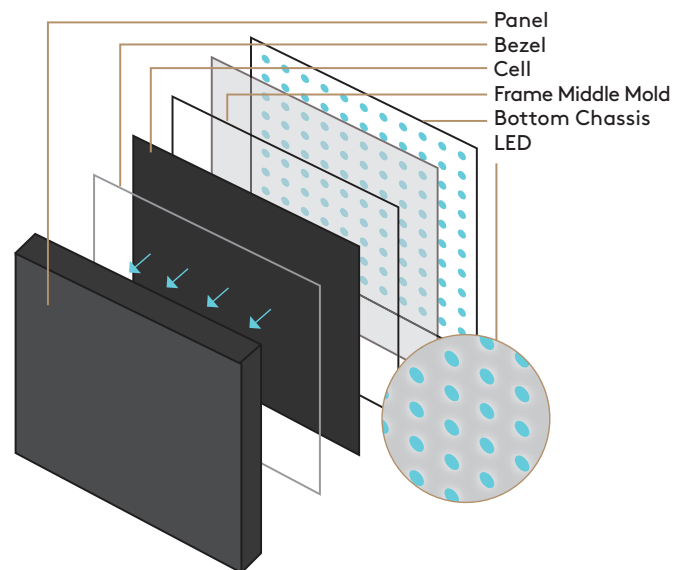

Video Wall
2019

VESTEL

Signal input

HDMI

DP

Easy Installation

Vestel VWs are equipped with DisplayPort (DP1.2a) and HDMI2.0 ports. By using daisy-chaining via connecting multiple devices to each other through DP or HDMI loop-out, you can accommodate up to 10-by-10 VW installation without using external splitting devices.

Excellent Design

3.5mm slim and 1.5mm extra slim bezel types enable elegant and seamless display with minimal content discontinuation. Vestel VWs cultivates a chic environment for your business.

IPS Reliability

Vestel IPS displays present the most clear image in both landscape and portrait orientation without any image distortion. IPS also provides 178° ultra-wide viewing angle, displaying the most accurate image quality.

Longer Stability

Vestel VWs are able to tolerate longer hours of operation, equipped with pixel-shifting feature to prevent a fixed image from sticking on the screen.

Wall Mount Option

Vestel presents the Wall Mount option for landscape usage. Vestel Wall mounts are able to move in all possible directions making it easy to place and align the bezels perfectly.