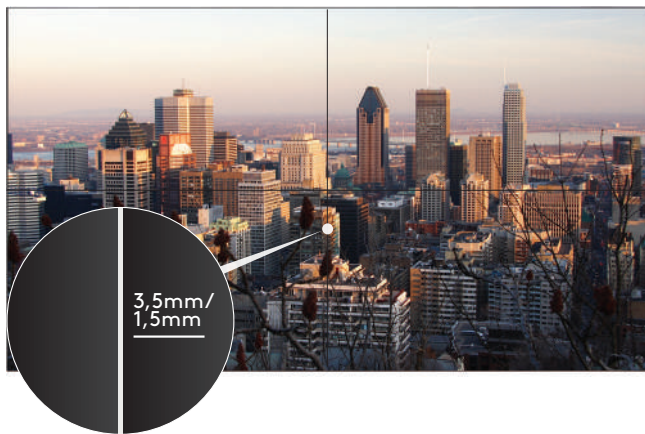

Video Wall
2019

VESTEL

Signal input

HDMI

DP

Easy Installation

Vestel VWs are equipped with DisplayPort (DP1.2a) and HDMI2.0 ports. By using daisy-chaining via connecting multiple devices to each other through DP or HDMI loop-out, you can accommodate up to 10-by-10 VW installation without using external splitting devices.

Vestel IPS displays present the most clear image in both landscape and portrait orientation without any image distortion. IPS also provides 178° ultra-wide viewing angle, displaying the most accurate image quality.

Longer Stability

Vestel VWs are able to tolerate longer hours of operation, equipped with pixel-shifting feature to prevent a fixed image from sticking on the screen.

Wall Mount Option

Vestel presents the Wall Mount option for landscape usage. Vestel Wall mounts are able to move in all possible directions making it easy to place and align the bezels perfectly.