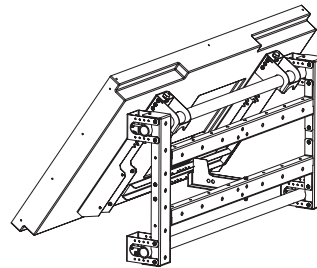

Wall Mount Option

Vestel presents the Wall Mount option for landscape usage. Vestel Wall mounts are able to move in all possible directions making it easy to place and align the bezels perfectly.

Eco Design

Vestel VWs are made to operate at lower energy usage while performing at high levels. Also, Vestel follows the worldwide standards for limiting harmful substances and eliminating waste products.