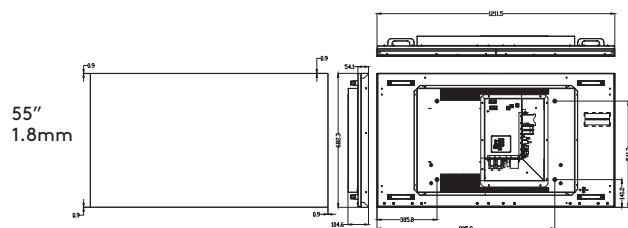

Extra Slim Bezel

Vestel Video Wall

Model Name	VW55X503/5	VW55X703/5
Panel		
Mainboard Model	MB120DS	MB120DS
H-Freq	67,5 KHz	67,5 KHz
Max. Pixel Freq.	74.25 MHz	74.25 MHz
V-Freq	60 Hz	60 Hz
Size	55"	55"
Backlight Type	DLED	DLED
Panel Technology	IPS	IPS
Panel Type	24/7 TV Panel	24/7 TV Panel
Front Type	Extra narrow bezel	Extra narrow bezel
Orientation	Horizontal/Vertical	Horizontal/Vertical
Resolution	1920x1080	1920x1080
Active Area	1209.6(H) x 680.4(V)	1209.6(H) x 680.4(V)
Brightness	500 cd/m2	700 cd/m2
Contrast Ratio	1400 : 1	1400 : 1
Panel life time (Typ.)	60000hrs	60000hrs
Panel life time (Average)	50000hrs	50000hrs
Viewing Angle	178°	178°
Response Time	8 ms	8 ms
Color Value	10 bit (D), 1.06 Billion colors	10Bit (D), 1.06 Billion colors
Areas of Usage	Indoor	Indoor
Monitor Connectivity		
RGB Input	Dsub 15 PIN VGA CON., YPbPr	Dsub 15 PIN VGA CON., YPbPr
RGB Output	N/A	N/A
VIDEO Input	2xHDMI2.0, DP1.2a, DVI, 1xUSB3.0, 1xUSB2.0	2xHDMI2.0, DP1.2a, DVI, 1xUSB3.0, 1xUSB2.0
VIDEO Output	DP1.2a, HDMI Out	DP1.2a, HDMI Out
AUDIO Input	LINE IN JACK	LINE IN JACK
AUDIO Output	LINE OUT JACK	LINE OUT JACK
External Control	RS232(DSUB 9P), RJ12, Ethernet	RS232(DSUB 9P), RJ12, Ethernet
External Sensor	N/A	N/A
Mechanical Features		
Size(mm)	1211.4 (L) x 682.3 (H) x 54.1 /104.6(D)	1211.4 (L) x 682.3 (H) x 54.1 /104.6(D)
Shipping Size(mm)	1359(H) x 804(V) x 209(D)	1359(H) x 804(V) x 209(D)
Panel Weight	30.50 kg	30.50 kg
Shipping Weight	36 Kg	36 Kg
Vesa Mounting Size(mm)	400x600	400x600
Bezel Width	1.8 mm	1.8 mm

VW55X503/5

VW55X703/5

Model Name	VW55X503/5	VW55X703/5
Working Conditions		
Temperature Conditions	+50°C/0°C	+50°C/0°C
Humidity	%90	%90
General Features		
Main Features	Videowall setup with Daisy-Chain, Open Content Management Support, Vsign Software, Manual Fine Color Calibration, Videowall Scheduler, Auto-Launch, Auto-switch on Failover, Panel Lock	Videowall setup with Daisy-Chain, Open Content Management Support, Vsign Software, Manual Fine Color Calibration, Videowall Scheduler, Auto-Launch, Auto-switch on Failover, Panel Lock
Mechanical Features	ON/OFF Button, IR Extender, Carrying Handles	ON/OFF Button, IR Extender, Carrying Handles
Speaker	N/A	N/A
Power		
Power Supply	110 VAC - 240 VAC	110 VAC - 240 VAC
Power Consumption(Deep StandBy)	0.5W<	0.5W<
Power Consumption(On Full Load)	140W	195W
Accessory		
Standard	QSG, Warranty Card, IB, Power Cord, Remote Control, RC Battery, Display Port Cable, USB to Rs232 Converter	QSG, Warranty Card, IB, Power Cord, Remote Control, RC Battery, Display Port Cable, USB to Rs232 Converter
OPS	N/A	N/A
Touch Overlay	N/A	N/A
Mounting Kit	Standard	Standard
Certification		
Safety Approval	✓	✓
CB	✓	✓
S-MARK	✓	✓
EMC Approval	✓	✓
CE	✓	✓