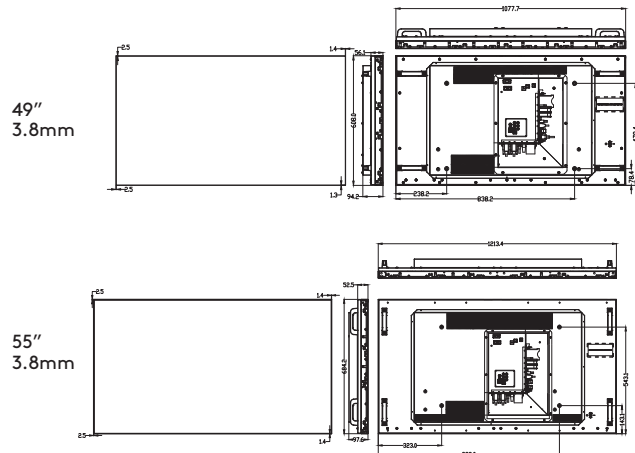

Slim Bezel

Vestel Video Wall

Model Name	VW49U453/5	VW55U503/5	VW55U703/5
Panel			
Mainboard Model	MB120DS	MB120DS	MB120DS
H-Freq	67,5 KHz	67,5 KHz	67,5 KHz
Max. Pixel Freq.	74.25 MHz	74.25 MHz	74.25 MHz
V-Freq	60 Hz	60 Hz	60 Hz
Size	49"	55"	55"
Backlight Type	DLED	DLED	DLED
Panel Technology	IPS	IPS	IPS
Panel Type	24/7 TV Panel	24/7 TV Panel	24/7 TV Panel
Front Type	Ultra narrow bezel	Ultra narrow bezel	Ultra narrow bezel
Orientation	Horizontal/Vertical	Horizontal/Vertical	Horizontal/Vertical
Resolution	1920x1080	1920x1080	1920x1080
Active Area	1073.8 (H) x 604 (V)	1209.6(H) x 680.4(V)	1209.6(H) x 680.4(V)
Brightness	450 cd/m2	500 cd/m2	700 cd/m2
Contrast Ratio	1300 : 1	1400 : 1	1400 : 1
Panel life time (Typ.)	50000hrs	60000hrs	60000hrs
Panel life time (Average)	30000hrs	50000hrs	50000hrs
Viewing Angle	178°	178°	178°
Response Time	8 ms	12 ms	12 ms
Color Value	10 bit(D), 1.07 Billion colors	10Bit (D), 1.06 Billion colors	10Bit (D), 1.06 Billion colors
Areas of Usage	Indoor	Indoor	Indoor
Monitor Connectivity			
RGB Input	Dsub 15 PIN VGA CON., YPbPr	Dsub 15 PIN VGA CON., YPbPr	Dsub 15 PIN VGA CON., YPbPr
RGB Output	N/A	N/A	N/A
VIDEO Input	2xHDMI2.0, DP1.2a, DVI, 1xUSB3.0, 1xUSB2.0	2xHDMI2.0, DP1.2a, DVI, 1xUSB3.0, 1xUSB2.0	2xHDMI2.0, DP1.2a, DVI, 1xUSB3.0, 1xUSB2.0
VIDEO Output	DP1.2a, HDMI Out	DP1.2a, HDMI Out	DP1.2a, HDMI Out
AUDIO Input	LINE IN JACK	LINE IN JACK	LINE IN JACK
AUDIO Output	LINE OUT JACK	LINE OUT JACK	LINE OUT JACK
External Control	RS232(DSUB 9P), RJ12, Ethernet	RS232(DSUB 9P), RJ12, Ethernet	RS232(DSUB 9P), RJ12, Ethernet
External Sensor	N/A	N/A	N/A

VW49U453/5

VW55U503/5

VW55U703/5